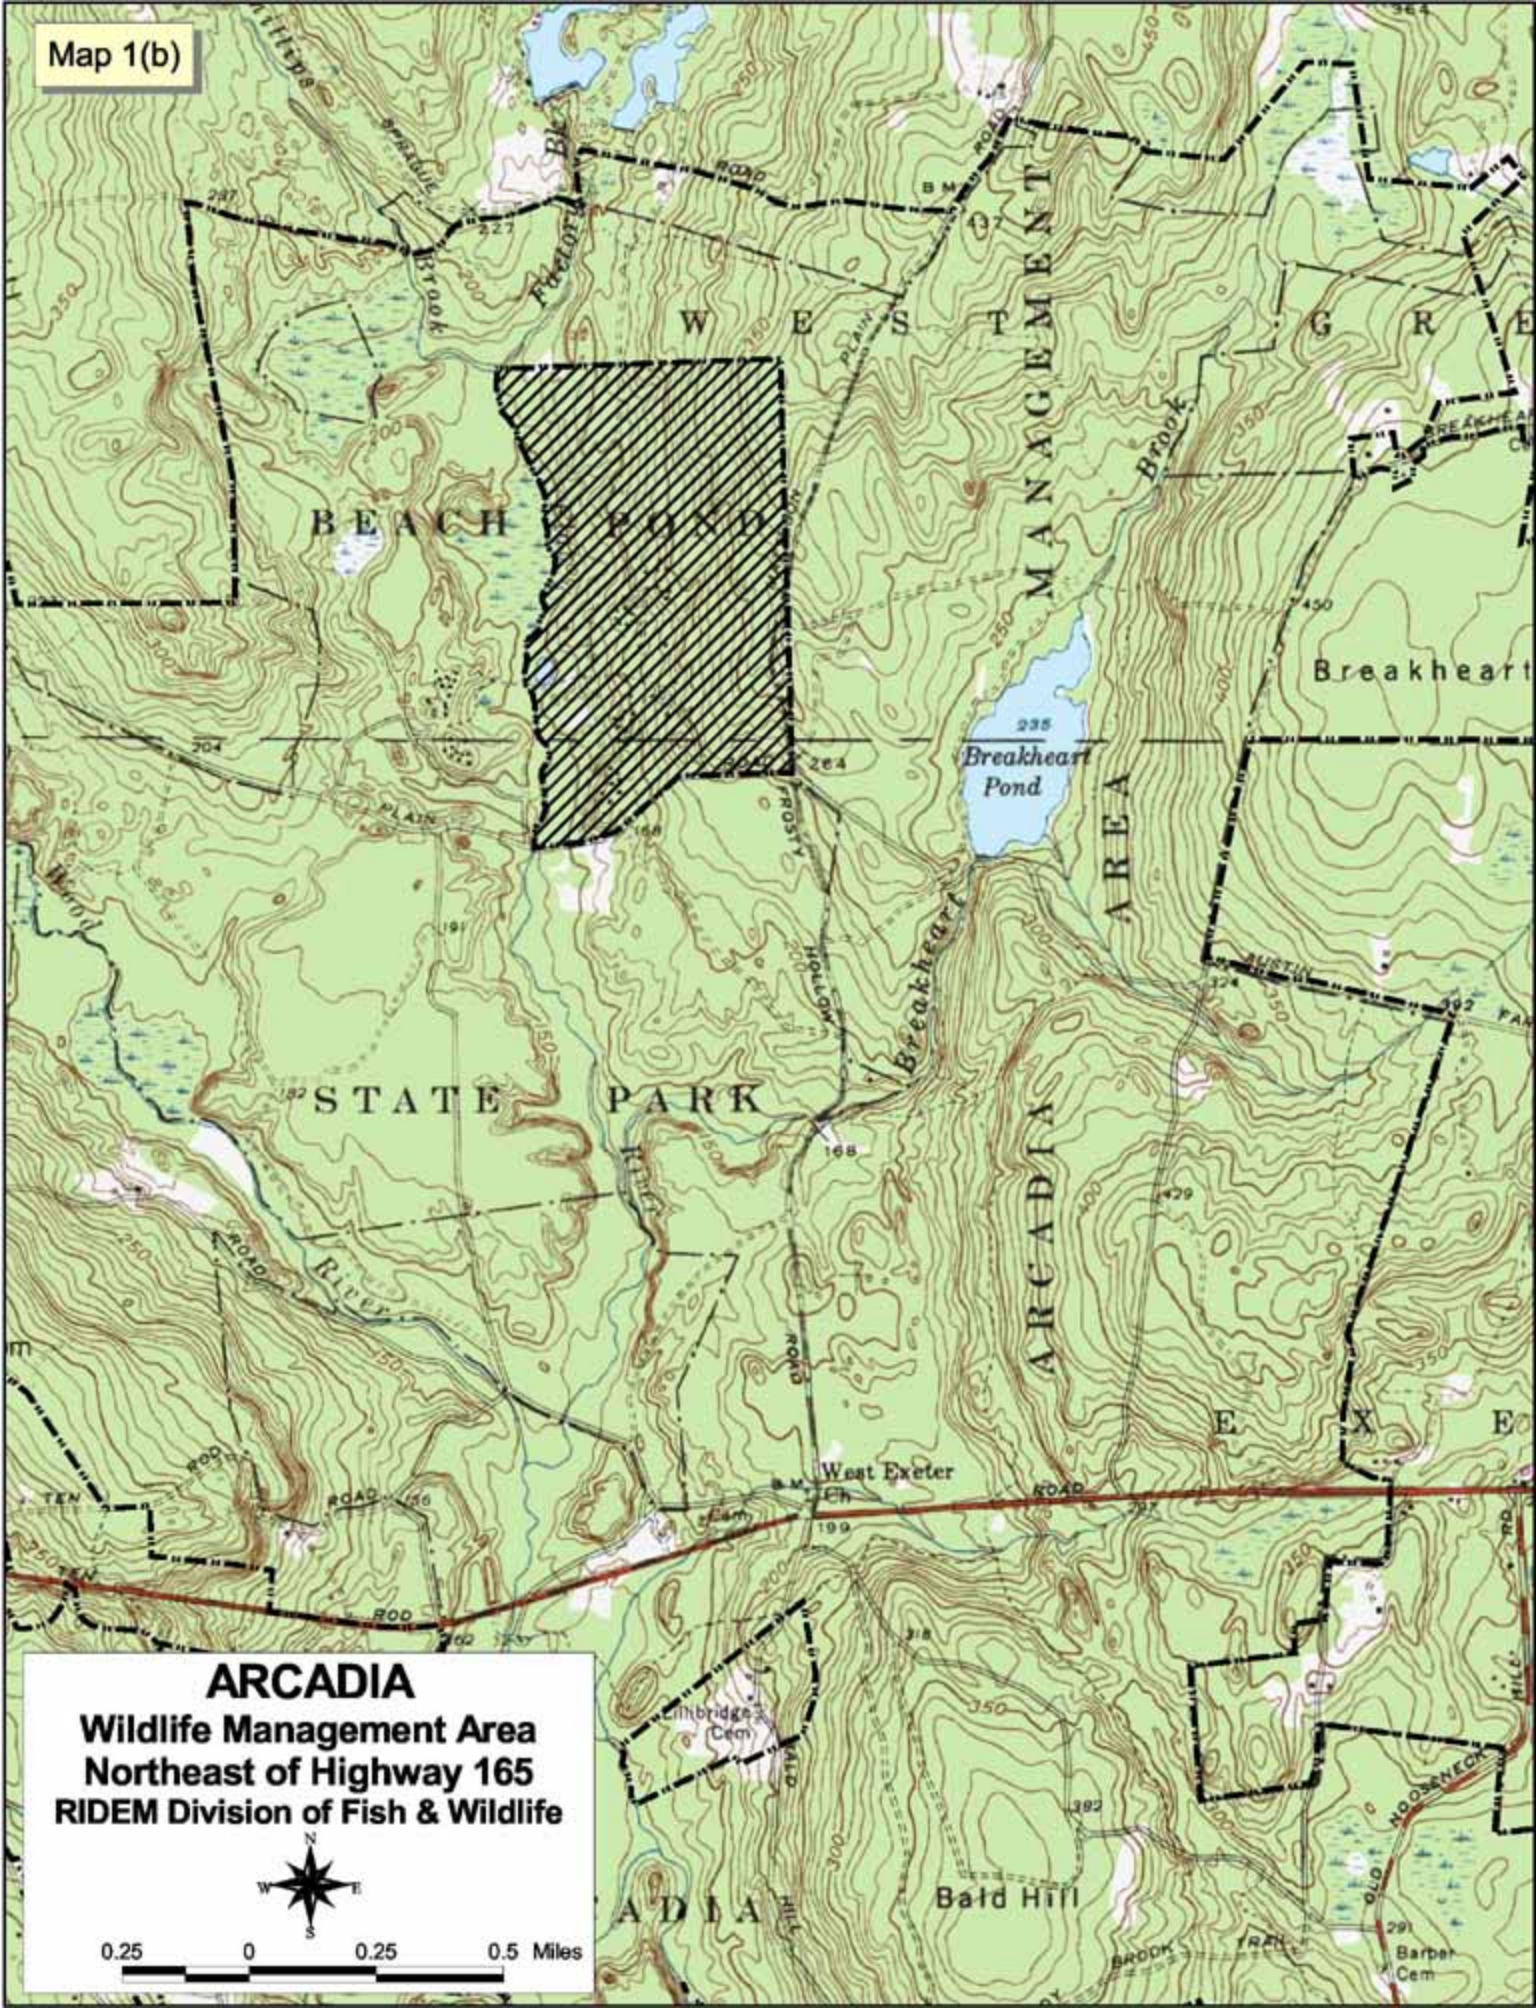

Map 1(b)

### ARCADIA

Wildlife Management Area  
Northeast of Highway 165  
RIDEM Division of Fish & Wildlife

0.25 0 0.25 0.5 Miles