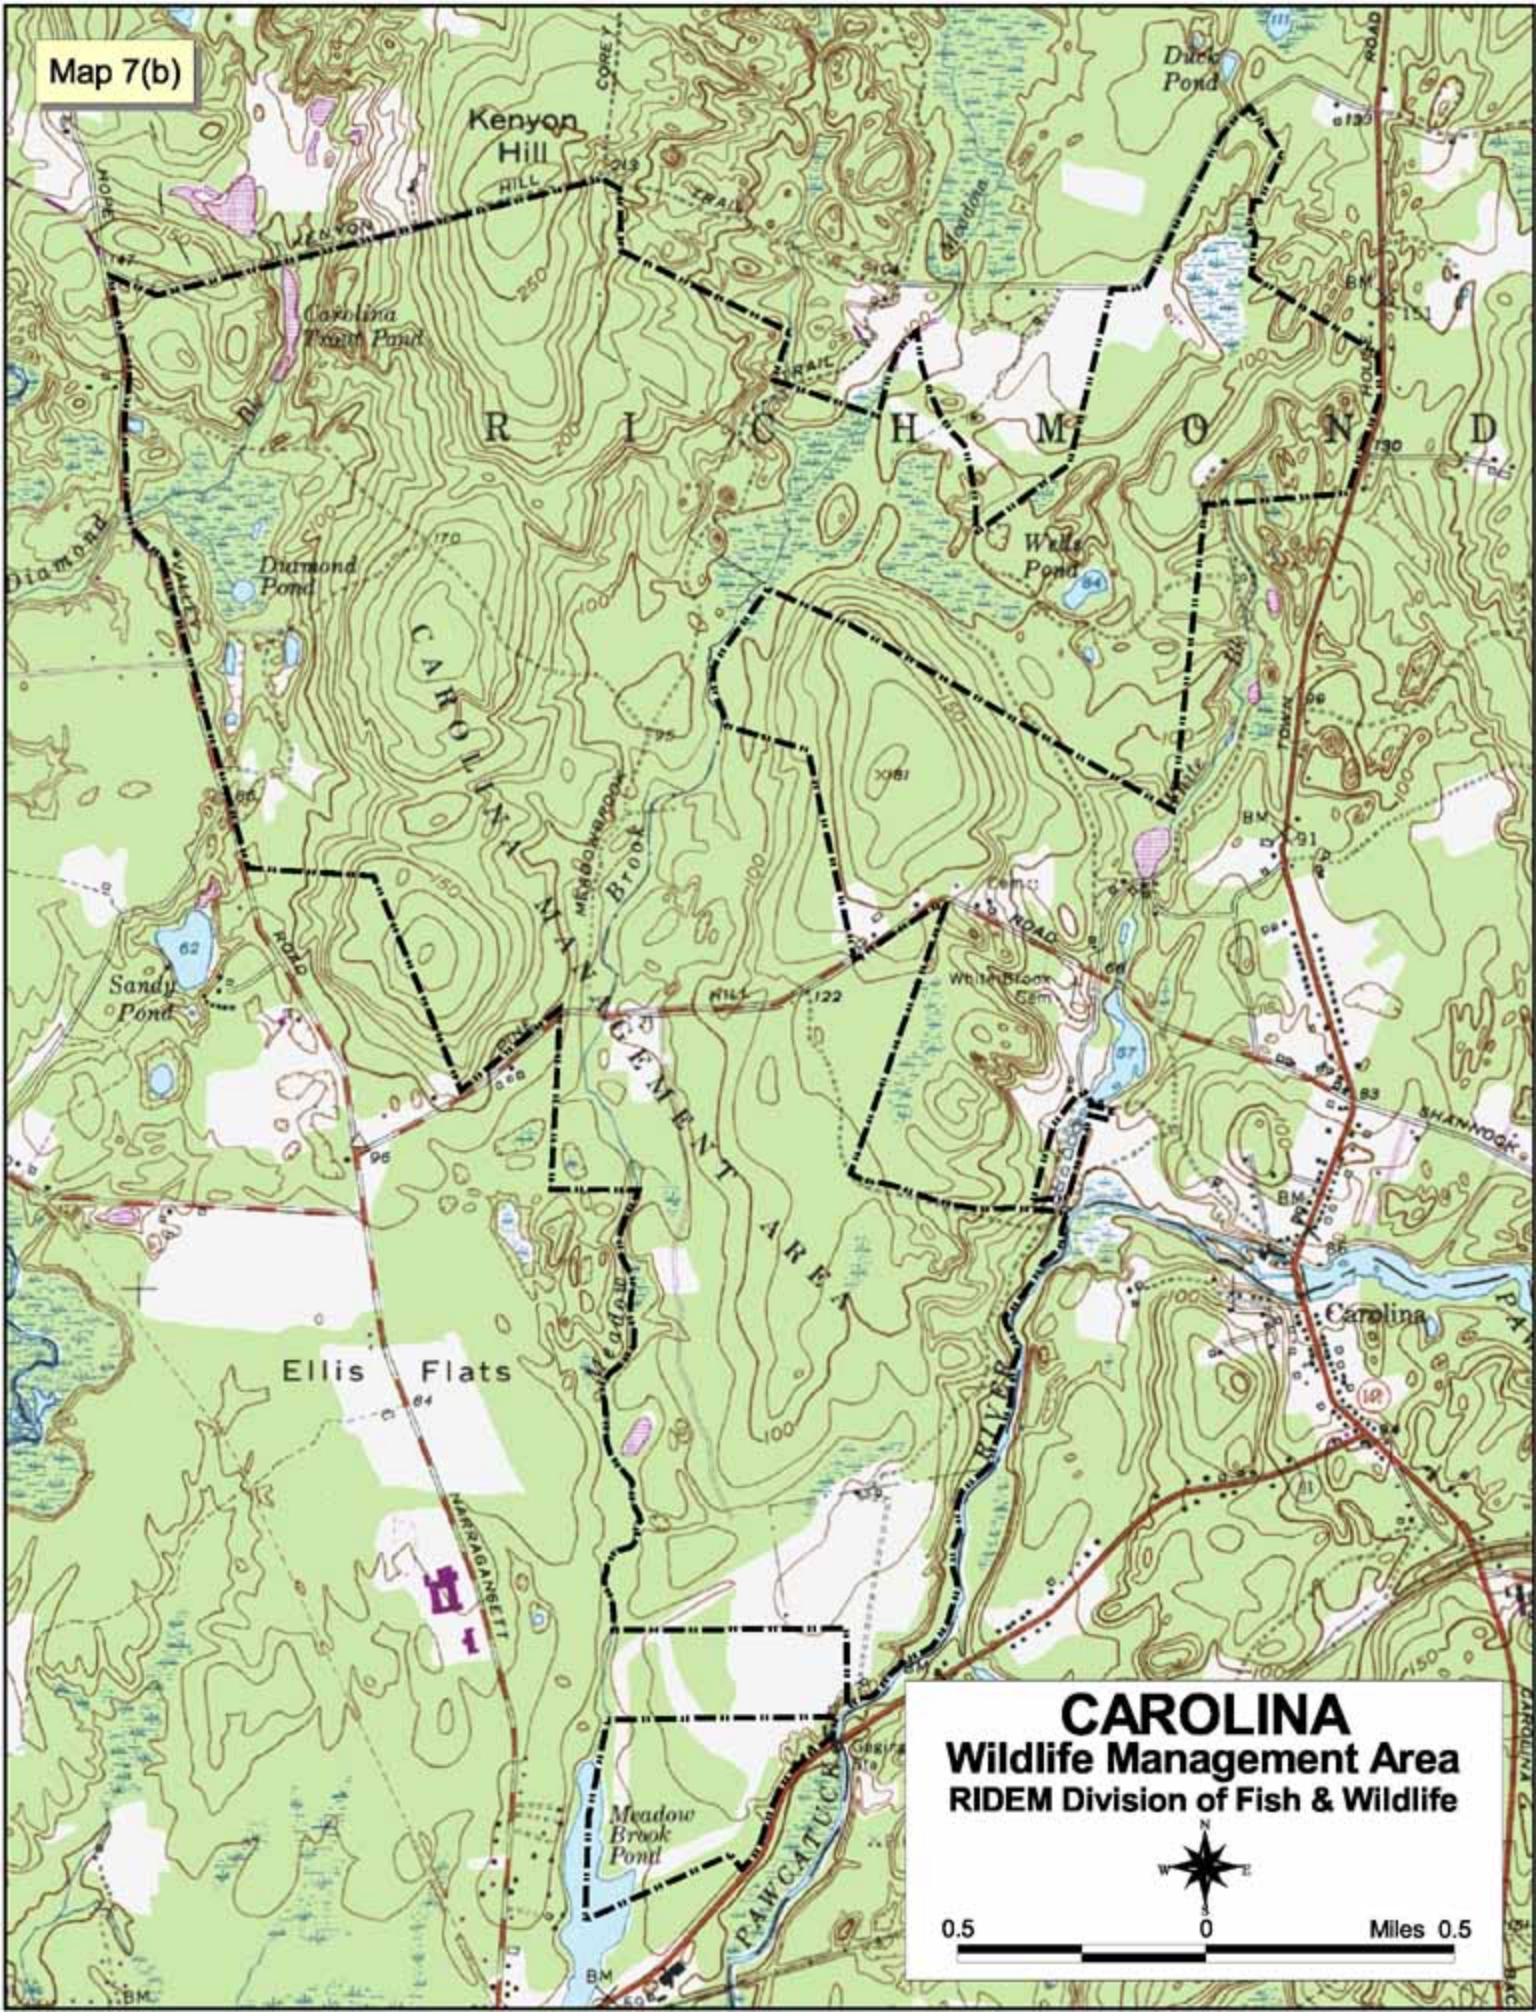

Map 7(b)

CAROLINA
Wildlife Management Area
RIDEM Division of Fish & Wildlife

0.5 0 Miles 0.5