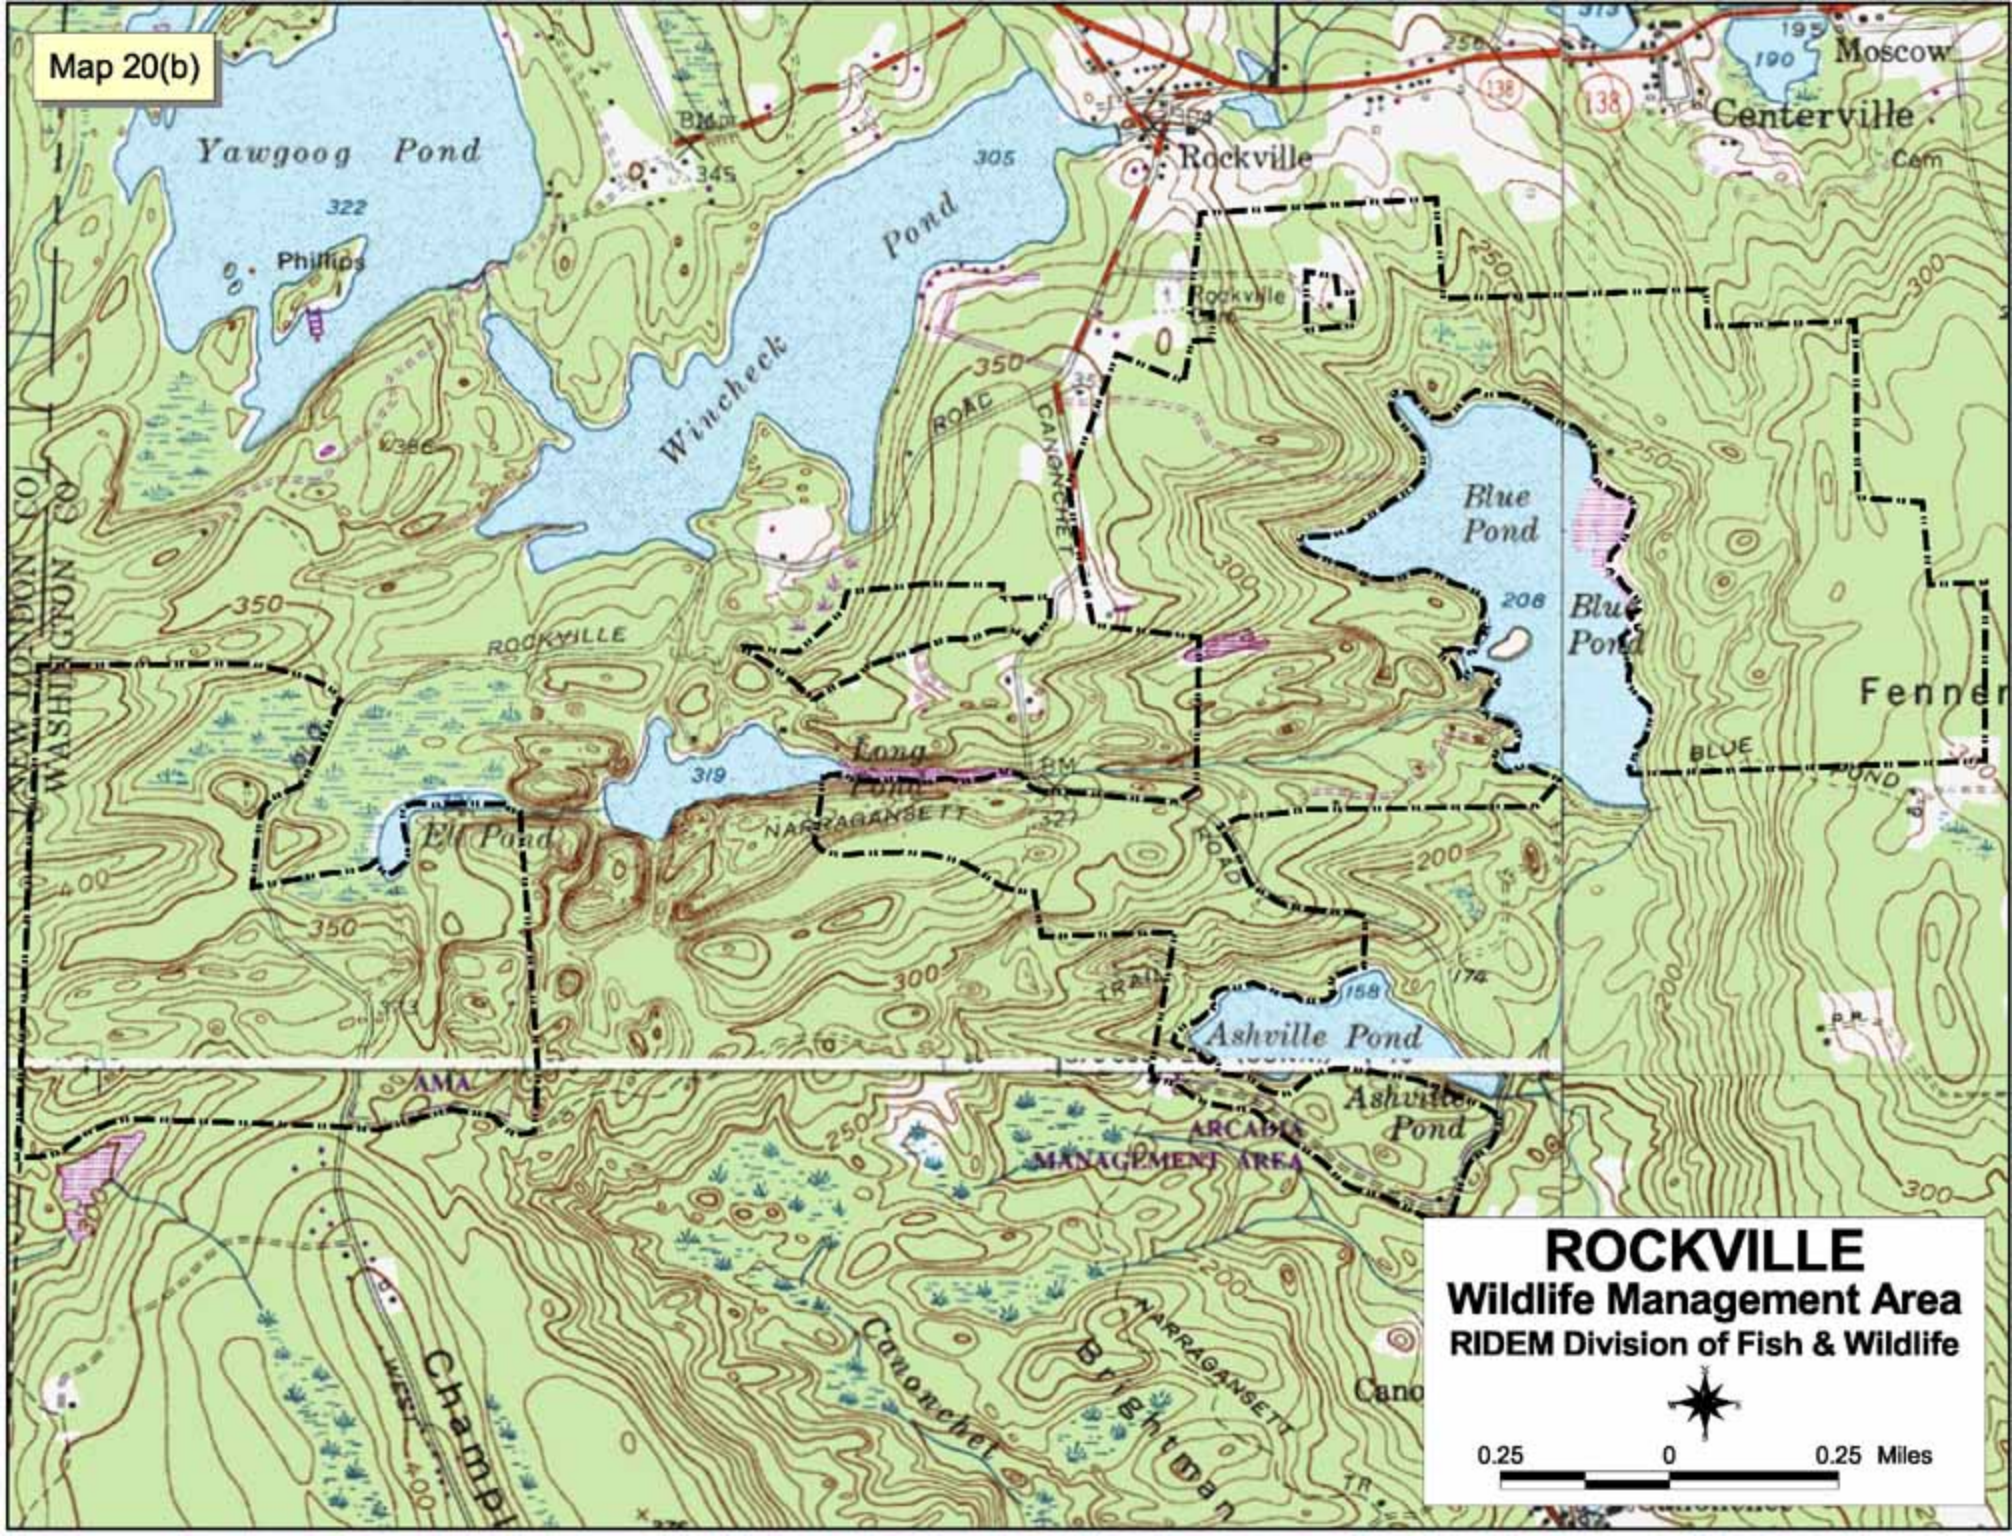

Map 20(b)

**ROCKVILLE**  
Wildlife Management Area  
RIDEM Division of Fish & Wildlife

0.25 0 0.25 Miles