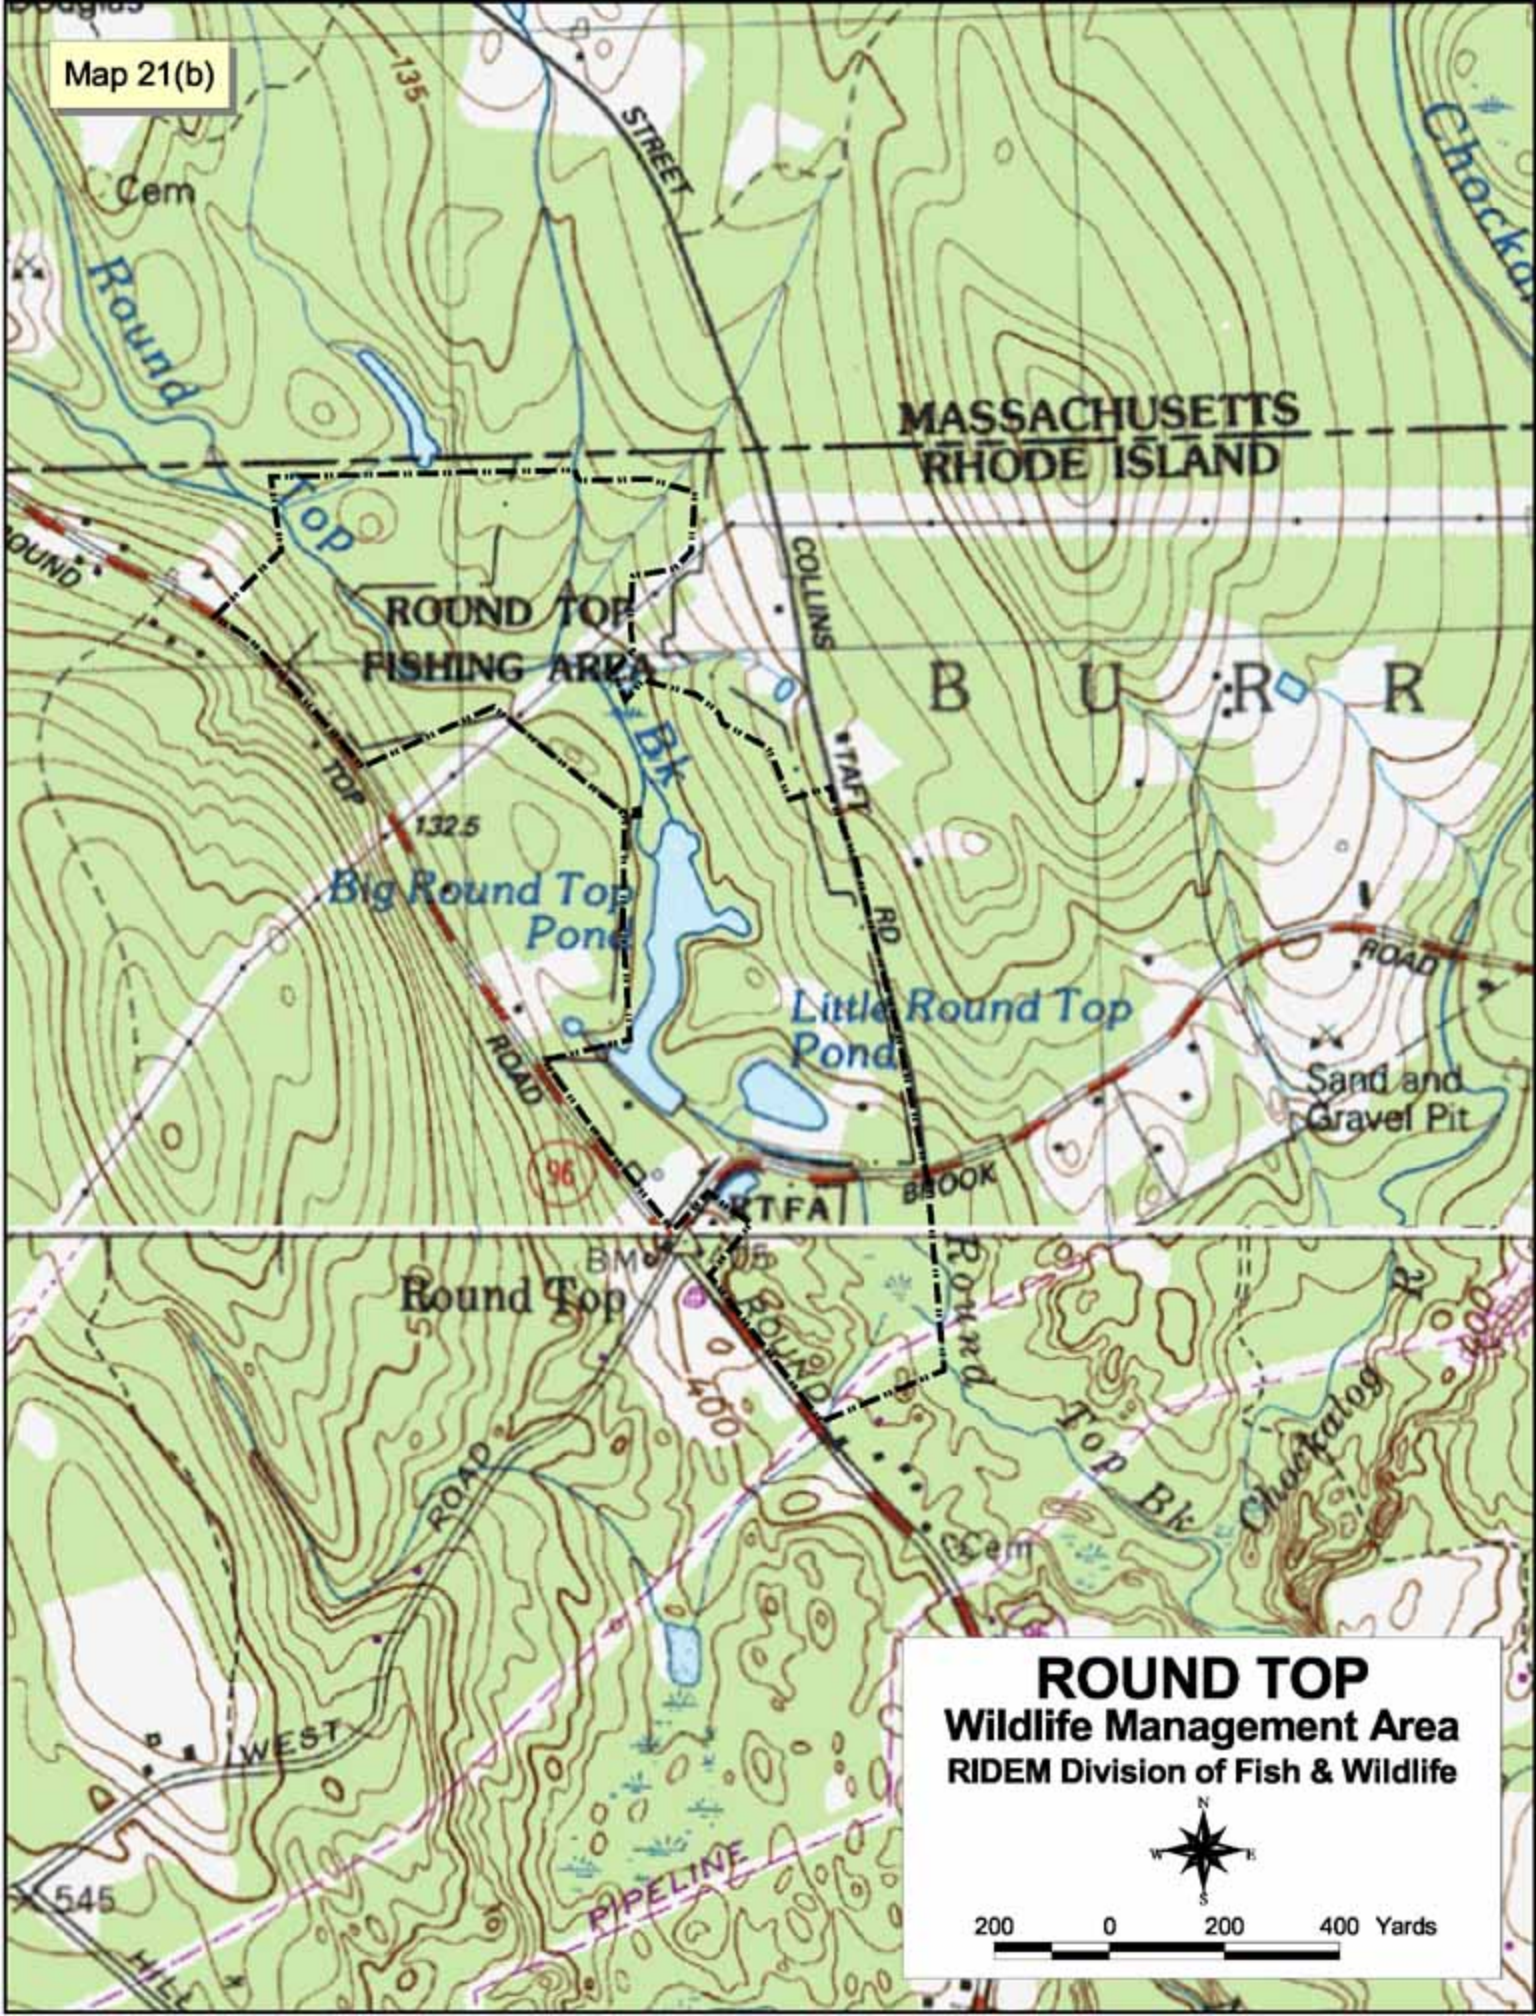

Map 21(b)

MASSACHUSETTS
RHODE ISLAND

ROUND TOP
FISHING AREA

B U R R

Big Round Top
Pond

Little Round Top
Pond

Sand and
Gravel Pit

Round Top

ROUND TOP
Wildlife Management Area
RIDEM Division of Fish & Wildlife

200 0 200 400 Yards